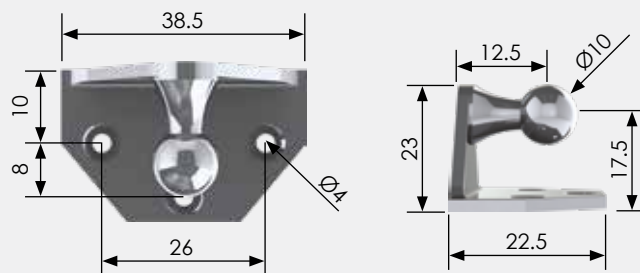

STEEL BRACKET
TYPE

5

PRODUCT CODE:
BRK-5