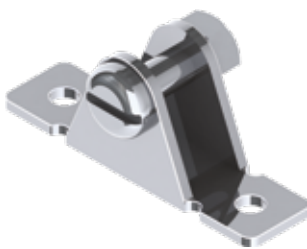

STEEL BRACKET TYPE

08-90

PRODUCT CODE:
BRK-08-90

COMPATIBILITY

EYE ENDS

E1 - E13

GAS STRUT ROD DIAMETER

6, 8, 10 & 14mm

SSBRK-08-90