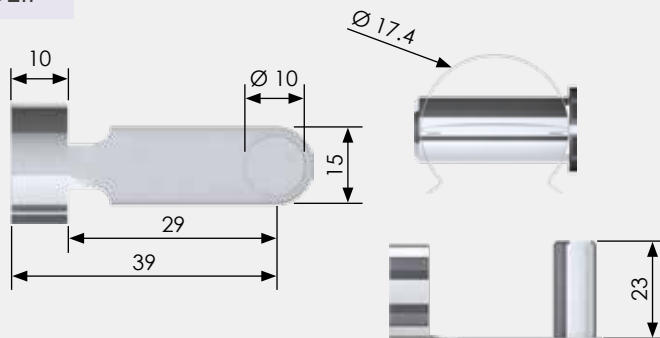

COMPATIBILITY

CLEVIS FORKS

C3

STAINLESS STEEL
UNAVAILABLE