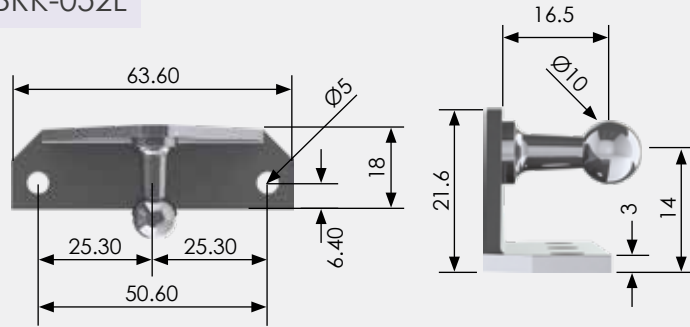

STEEL BRACKET
TYPE

052L

PRODUCT CODE:
BRK-052L

COMPATIBILITY

BALL JOINTS

B1 - B8

GAS STRUT ROD DIAMETER

6 & 8mm

SSBRK-052L

STEEL BRACKET
TYPE

052R

PRODUCT CODE:
BRK-052R