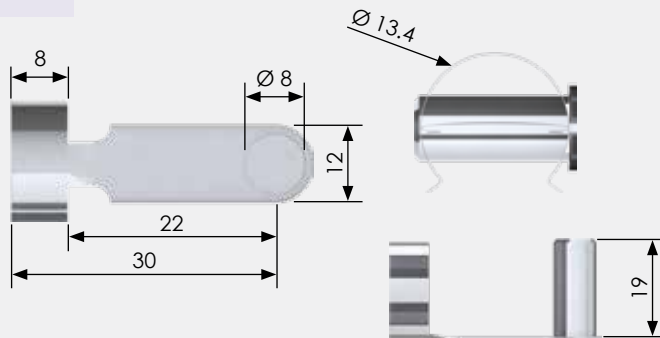

COMPATIBILITY

CLEVIS FORKS

C2

STAINLESS STEEL
UNAVAILABLE

STEEL CLIP
TYPE

C3

PRODUCT CODE:
C3-CLIP