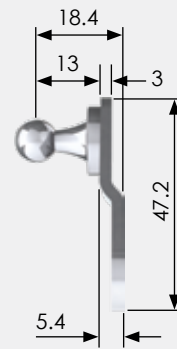

STEEL BRACKET
TYPE

7A

PRODUCT CODE:
BRK-7A

COMPATIBILITY

BALL JOINTS

B9 - B12

GAS STRUT ROD DIAMETER

8, 10 & 14mm

SSBRK-7A