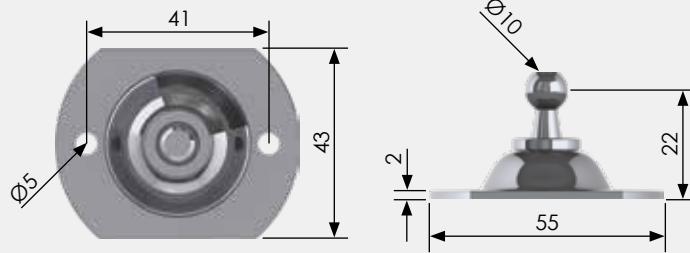

BALL JOINTS

B1 - B8

GAS STRUT ROD DIAMETER

6 & 8mm

SSBRK-3

STEEL BRACKET
TYPE

4

PRODUCT CODE:
BRK-4

COMPATIBILITY

BALL JOINTS

B1 - B8

GAS STRUT ROD DIAMETER

6 & 8mm

SSBRK-4

STEEL BRACKET
TYPE

4A