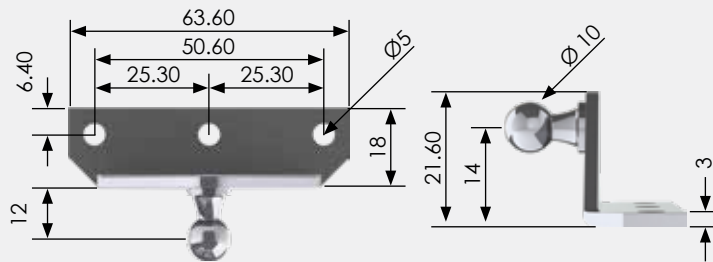

STEEL BRACKET
TYPE

052L

PRODUCT CODE:
BRK-052L

COMPATIBILITY

BALL JOINTS

B1 - B8

GAS STRUT ROD DIAMETER

6 & 8mm

SSBRK-052L

STEEL BRACKET
TYPE

052R

PRODUCT CODE:
BRK-052R

COMPATIBILITY

BALL JOINTS

B1 - B8

GAS STRUT ROD DIAMETER