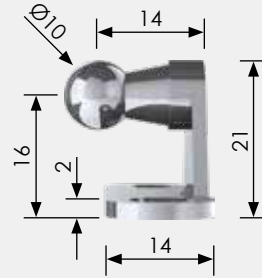

CONTENTS

- ▶ **59 - 63** BRACKETS FOR BALL JOINTS
- ▶ **64** BRACKETS FOR EYE ENDS
- ▶ **65 - 66** CLIPS FOR CLEVIS FORKS

STEEL BRACKET
TYPE

1

PRODUCT CODE:
BRK-1

COMPATIBILITY

BALL JOINTS

B1 - B8

GAS STRUT ROD DIAMETER

6 & 8mm

SSBRK-1

STEEL BRACKET
TYPE

2

PRODUCT CODE:
BRK-2

COMPATIBILITY

BALL JOINTS