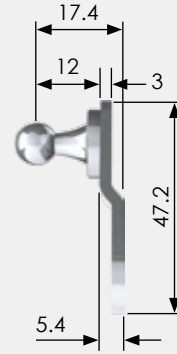

STEEL BRACKET
TYPE

7

PRODUCT CODE:
BRK-7

COMPATIBILITY

BALL JOINTS

B1 - B8

GAS STRUT ROD DIAMETER

6 & 8mm

SSBRK-7