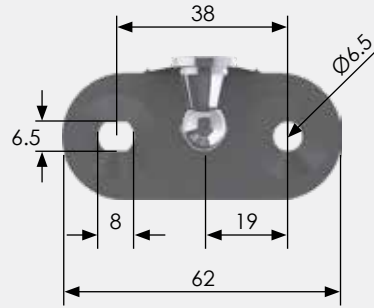

GAS STRUT ROD DIAMETER

6 & 8mm

SSBRK-6

STEEL BRACKET
TYPE

6A

PRODUCT CODE:
BRK-6A

COMPATIBILITY

BALL JOINTS