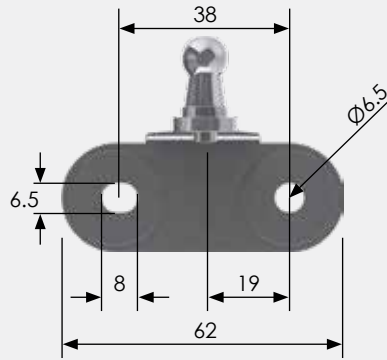

GAS STRUT ROD DIAMETER

6 & 8mm

SSBRK-6

STEEL BRACKET
TYPE

6A

PRODUCT CODE:
BRK-6A

COMPATIBILITY

BALL JOINTS

B9 - B12

GAS STRUT ROD DIAMETER

8 & 10mm

SSBRK-6A

STEEL BRACKET
TYPE

6R

PRODUCT CODE:
BRK-6R

COMPATIBILITY

BALL JOINTS

B1 - B8

GAS STRUT ROD DIAMETER

6 & 8mm

STAINLESS STEEL
UNAVAILABLE

STEEL BRACKET
TYPE

6RA

PRODUCT CODE:
BRK-6RA