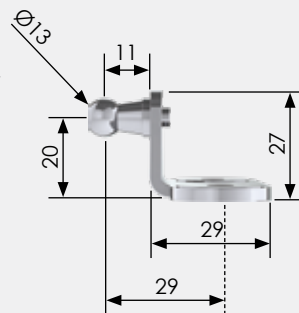

BALL JOINTS

B1 - B8

GAS STRUT ROD DIAMETER

6 & 8mm

STAINLESS STEEL
UNAVAILABLE

STEEL BRACKET
TYPE

6RA

PRODUCT CODE:
BRK-6RA

COMPATIBILITY

BALL JOINTS

B9 - B12

GAS STRUT ROD DIAMETER

8 & 10mm

STAINLESS STEEL
UNAVAILABLE

STEEL BRACKET
TYPE

7