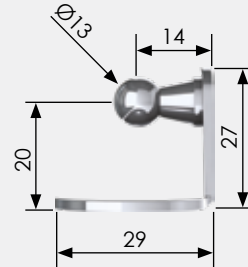

SSBRK-052L

STEEL BRACKET
TYPE

052R

PRODUCT CODE:
BRK-052R

COMPATIBILITY

BALL JOINTS

B1 - B8

GAS STRUT ROD DIAMETER

6 & 8mm

SSBRK-052R

STEEL BRACKET
TYPE

6

PRODUCT CODE:
BRK-6

COMPATIBILITY

BALL JOINTS

B1 - B8

GAS STRUT ROD DIAMETER

6 & 8mm

SSBRK-6

STEEL BRACKET
TYPE

6A

PRODUCT CODE:
BRK-6A

COMPATIBILITY

BALL JOINTS