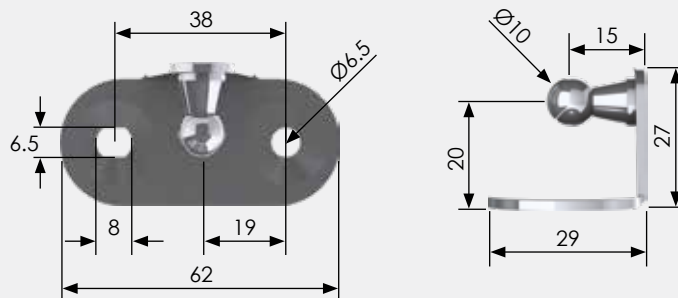

SSBRK-052L

STEEL BRACKET
TYPE

052R

PRODUCT CODE:
BRK-052R

COMPATIBILITY

BALL JOINTS

B1 - B8

GAS STRUT ROD DIAMETER

6 & 8mm

SSBRK-052R

STEEL BRACKET
TYPE

6

PRODUCT CODE:
BRK-6

COMPATIBILITY

BALL JOINTS

B1 - B8

GAS STRUT ROD DIAMETER

6 & 8mm

SSBRK-6

STEEL BRACKET
TYPE

6A

PRODUCT CODE:
BRK-6A

COMPATIBILITY

BALL JOINTS