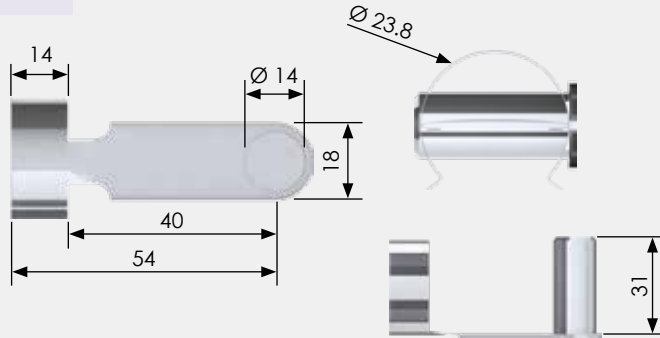

STEEL CLIP
TYPE

C4

PRODUCT CODE:
C4-CLIP

COMPATIBILITY

CLEVIS FORKS

C4

STAINLESS STEEL
UNAVAILABLE