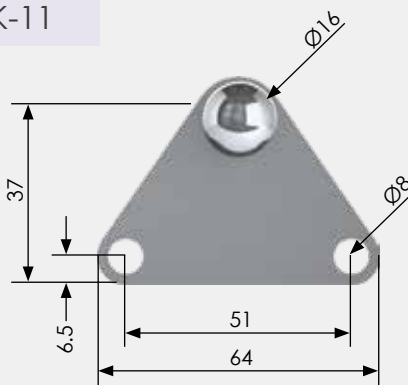

STEEL BRACKET
TYPE

11

PRODUCT CODE:
BRK-11

COMPATIBILITY

BALL JOINTS

B13 - B15

GAS STRUT ROD DIAMETER

10 & 14mm

STAINLESS STEEL
UNAVAILABLE