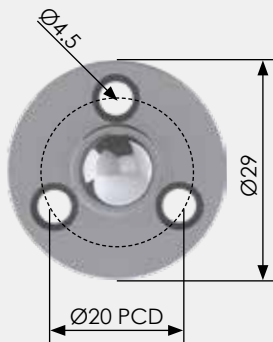

CONTENTS

- ▶ **59 - 63** BRACKETS FOR BALL JOINTS
- ▶ **64** BRACKETS FOR EYE ENDS
- ▶ **65 - 66** CLIPS FOR CLEVIS FORKS

STEEL BRACKET
TYPE

1

PRODUCT CODE:
BRK-1

COMPATIBILITY

BALL JOINTS

B1 - B8

GAS STRUT ROD DIAMETER

6 & 8mm

SSBRK-1

STEEL BRACKET
TYPE

2

PRODUCT CODE:
BRK-2

COMPATIBILITY

BALL JOINTS

B1 - B8

GAS STRUT ROD DIAMETER

6 & 8mm

SSBRK-2

STEEL BRACKET
TYPE

3

PRODUCT CODE:
BRK-3

COMPATIBILITY

BALL JOINTS

B1 - B8

GAS STRUT ROD DIAMETER

6 & 8mm

SSBRK-3

STEEL BRACKET
TYPE

4

PRODUCT CODE:
BRK-4