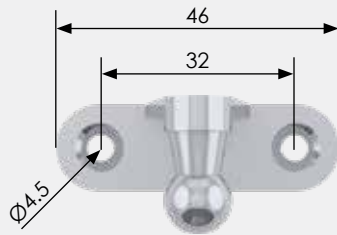

Also available in:

BRACKETS

A wide range of brackets are available to attach our gas struts to your application.

Mild steel brackets have a bright zinc finish (others available on special request).

Stainless steel brackets are available in 304 and 316.

CONTENTS

- ▶ **59 - 63** BRACKETS FOR BALL JOINTS
- ▶ **64** BRACKETS FOR EYE ENDS
- ▶ **65 - 66** CLIPS FOR CLEVIS FORKS

STEEL BRACKET
TYPE

1

PRODUCT CODE:
BRK-1

COMPATIBILITY

BALL JOINTS

B1 - B8

GAS STRUT ROD DIAMETER

6 & 8mm

SSBRK-1

STEEL BRACKET
TYPE

2

PRODUCT CODE:
BRK-2

COMPATIBILITY

BALL JOINTS

BALL JOINTS

B1 - B8

GAS STRUT ROD DIAMETER

6 & 8mm

SSBRK-3

STEEL BRACKET
TYPE

4

PRODUCT CODE:
BRK-4