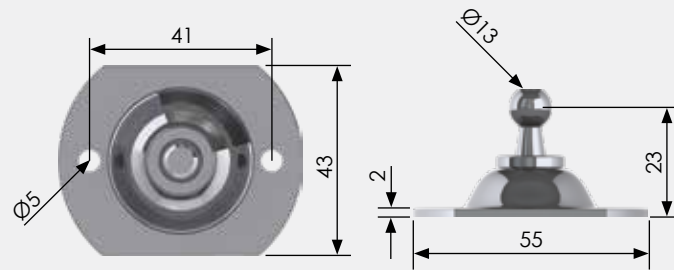

STEEL BRACKET
TYPE

4A

PRODUCT CODE:
BRK-4A