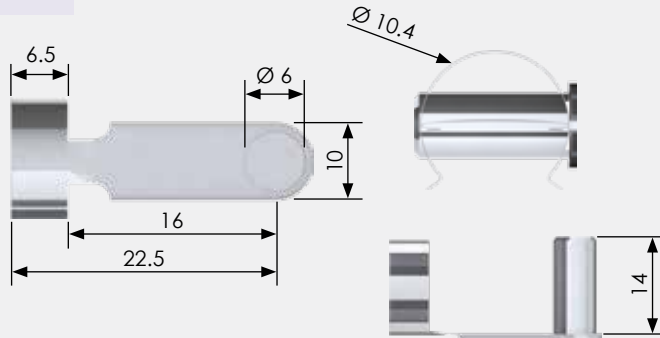

STEEL CLIP
TYPE

C1

PRODUCT CODE:
C1-CLIP

COMPATIBILITY

CLEVIS FORKS

C1

STAINLESS STEEL
UNAVAILABLE

STEEL CLIP
TYPE

C2

PRODUCT CODE:
C2-CLIP