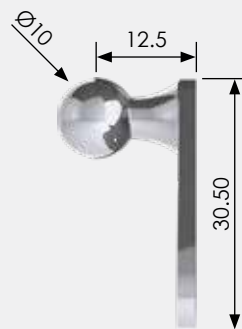

CONTENTS

- ▶ **59 - 63** BRACKETS FOR BALL JOINTS
- ▶ **64** BRACKETS FOR EYE ENDS
- ▶ **65 - 66** CLIPS FOR CLEVIS FORKS

STEEL BRACKET
TYPE

1

PRODUCT CODE:
BRK-1

COMPATIBILITY

BALL JOINTS

B1 - B8

GAS STRUT ROD DIAMETER

6 & 8mm

SSBRK-1

STEEL BRACKET
TYPE

2

PRODUCT CODE:
BRK-2

COMPATIBILITY

BALL JOINTS

B1 - B8

GAS STRUT ROD DIAMETER

6 & 8mm

SSBRK-2

STEEL BRACKET
TYPE

3

PRODUCT CODE:
BRK-3

COMPATIBILITY

BALL JOINTS

B1 - B8

GAS STRUT ROD DIAMETER

6 & 8mm

SSBRK-3

STEEL BRACKET
TYPE

4

PRODUCT CODE:
BRK-4