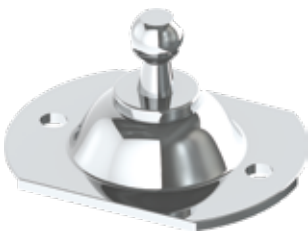

CONTENTS

- ▶ **59 - 63** BRACKETS FOR BALL JOINTS
- ▶ **64** BRACKETS FOR EYE ENDS
- ▶ **65 - 66** CLIPS FOR CLEVIS FORKS

STEEL BRACKET
TYPE

1

PRODUCT CODE:
BRK-1

COMPATIBILITY

BALL JOINTS

B1 - B8

BALL JOINTS

B1 - B8

GAS STRUT ROD DIAMETER

6 & 8mm

SSBRK-3

STEEL BRACKET
TYPE

4

PRODUCT CODE:
BRK-4

COMPATIBILITY

BALL JOINTS

B1 - B8

GAS STRUT ROD DIAMETER

6 & 8mm

SSBRK-4

STEEL BRACKET
TYPE

4A

PRODUCT CODE:
BRK-4A

COMPATIBILITY

BALL JOINTS

B9 - B12

GAS STRUT ROD DIAMETER

8, 10 & 14mm

SSBRK-4A

STEEL BRACKET
TYPE