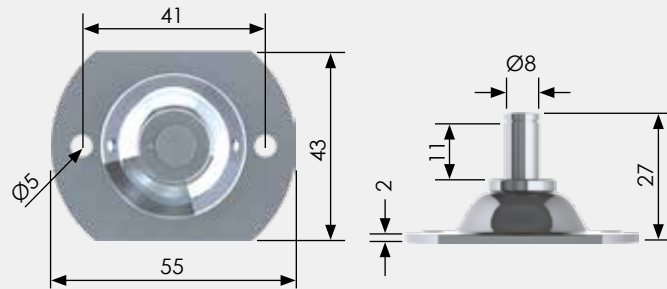

STAINLESS STEEL
UNAVAILABLE

BRACKETS

FOR EYE ENDS

STANDARD STEEL & STAINLESS STEEL

STEEL BRACKET TYPE

4B

PRODUCT CODE:
BRK-4B

Note: Supplied with retaining clip.