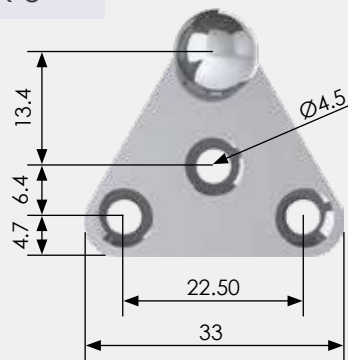

B1 - B8

GAS STRUT ROD DIAMETER

6 & 8mm

SSBRK-2

STEEL BRACKET
TYPE

3

PRODUCT CODE:
BRK-3

COMPATIBILITY