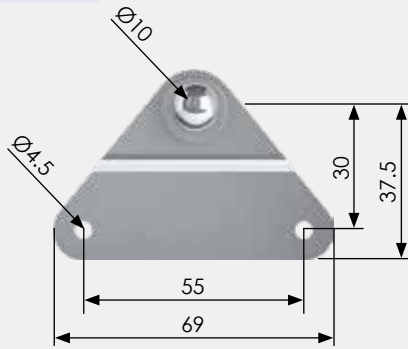

STEEL BRACKET
TYPE

7

PRODUCT CODE:
BRK-7

COMPATIBILITY

BALL JOINTS

B1 - B8

GAS STRUT ROD DIAMETER

6 & 8mm

SSBRK-7