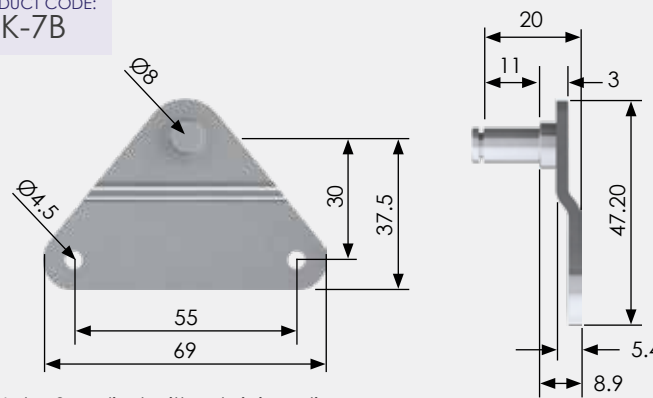

STEEL BRACKET TYPE

7B

PRODUCT CODE:
BRK-7B

Note: Supplied with retaining clip.

COMPATIBILITY

EYE ENDS

E1 - E13

GAS STRUT ROD DIAMETER

6, 8 & 10mm

SSBRK-7B