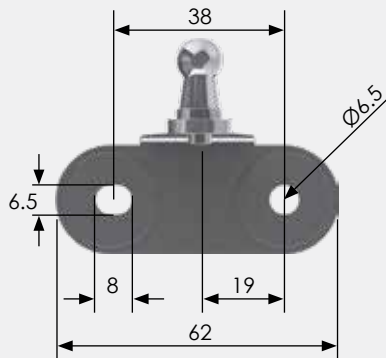

BALL JOINTS

B1 - B8

GAS STRUT ROD DIAMETER

6 & 8mm

STAINLESS STEEL
UNAVAILABLE

STEEL BRACKET
TYPE

6RA

PRODUCT CODE:
BRK-6RA

COMPATIBILITY

BALL JOINTS

B9 - B12

GAS STRUT ROD DIAMETER

8 & 10mm

STAINLESS STEEL
UNAVAILABLE

STEEL BRACKET
TYPE

7