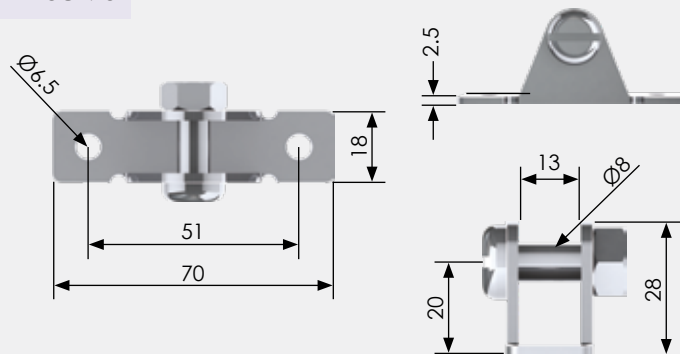

COMPATIBILITY

EYE ENDS

E1 - E13

GAS STRUT ROD DIAMETER

6, 8 & 10mm

SSBRK-4B

STEEL BRACKET TYPE

7B

PRODUCT CODE:
BRK-7B

Note: Supplied with retaining clip.

COMPATIBILITY

EYE ENDS

E1 - E13

GAS STRUT ROD DIAMETER

6, 8 & 10mm

SSBRK-7B

STEEL BRACKET TYPE

08-90

PRODUCT CODE:
BRK-08-90

COMPATIBILITY

EYE ENDS

E1 - E13

GAS STRUT ROD DIAMETER

6, 8, 10 & 14mm