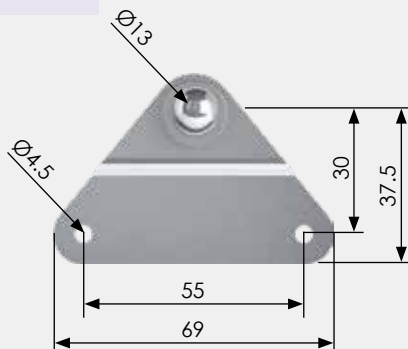

STEEL BRACKET
TYPE

7A

PRODUCT CODE:
BRK-7A

COMPATIBILITY

BALL JOINTS

B9 - B12

GAS STRUT ROD DIAMETER

8, 10 & 14mm

SSBRK-7A