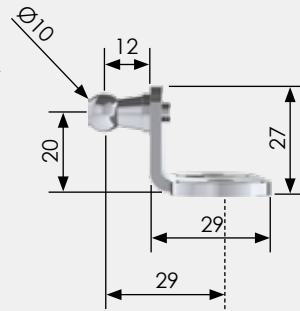

GAS STRUT ROD DIAMETER

6 & 8mm

SSBRK-6

STEEL BRACKET
TYPE

6A

PRODUCT CODE:
BRK-6A

COMPATIBILITY

BALL JOINTS

B9 - B12

GAS STRUT ROD DIAMETER

8 & 10mm

SSBRK-6A

STEEL BRACKET
TYPE

6R

PRODUCT CODE:
BRK-6R

COMPATIBILITY

BALL JOINTS

B1 - B8

GAS STRUT ROD DIAMETER

6 & 8mm

STAINLESS STEEL
UNAVAILABLE

STEEL BRACKET
TYPE

6RA

PRODUCT CODE:
BRK-6RA