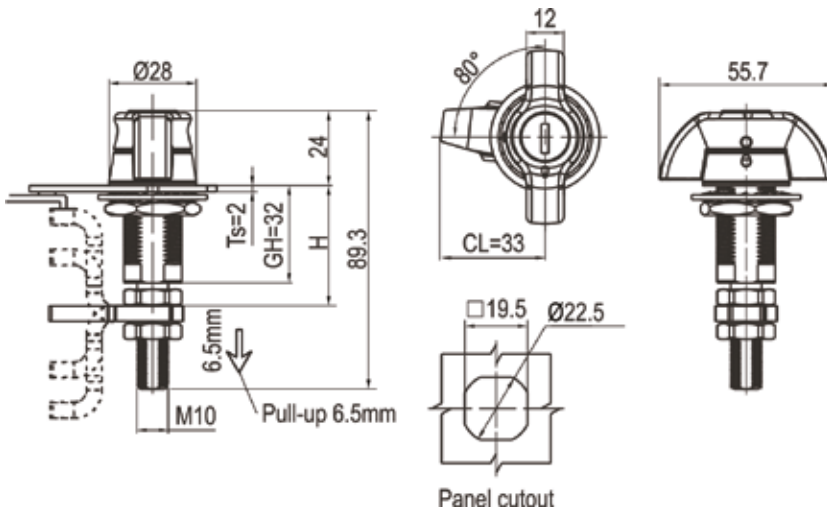

Shaft Style	Head Style	
Short Shaft	Key Locking	Non-Locking
	1437-110-S20	1437-100-S20

Remark 1. Keyed CH751 key.

Zinc die housing and cylinder (black powder coated or bright chrome).  
Mild steel zinc plated cam and shaft.

Shaft Style	Cam Style BH	Grip Range		Head Style	
		Min	Max	Key Locking	Non-Locking
Long Shaft	Reversed Cam	11.4	27.2	1437-110-L1520	1437-100-L1520
		25.4	41.1	1437-110-L2520	1437-100-L2520
	Straight Cam	38.9	54.6	1437-110-L3520	1437-100-L3520
		52.6	68.3	1437-110-L2520	1437-100-L2520
Offset Cam	66.3	76.2	1437-110-L1520	1437-100-L1520	

Remark 1. Keyed CH751 key.