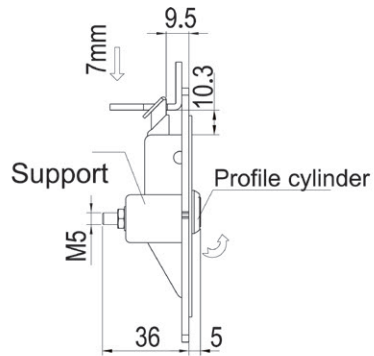

Paddle Latch 1703/1704

Panel cutout

Housing, handle and support (black powder coated or SS304).

	Black Powder Coated	SS304
With Insert	1703-210-10	
Without Insert	1703-200-10	1703-200-304

RL IP65

Housing, handle and support (black powder coated or stainless steel).

Cam Style BH	Grip Range		Key Locking	Non-Locking
	Min	Max		
Reversed Cam	28	43	1704-110-110	1704-100-110
	43	58	1704-110-310	1704-100-310
Straight Cam	58	73	1704-110-210	1704-100-210
Offset Cam	73	88	1704-110-310	1704-100-310
	88	104	1704-110-110	1704-100-110