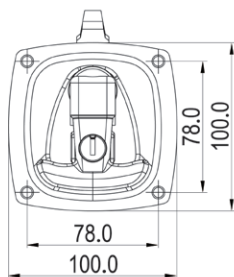

Paddle Latch 1703/1704

Panel cutout

Housing, handle and support (black powder coated or SS304).

	Black Powder Coated	SS304
With Insert	1703-210-10	
Without Insert	1703-200-10	1703-200-304

RL IP65

Housing, handle and support (black powder coated or stainless steel).

Cam Style BH	Grip Range		Key Locking	Non-Locking
	Min	Max		
Reversed Cam	28	43	1704-110-110	1704-100-110
	43	58	1704-110-310	1704-100-310
Straight Cam	58	73	1704-110-210	1704-100-210
Offset Cam	73	88	1704-110-310	1704-100-310
	88	104	1704-110-110	1704-100-110