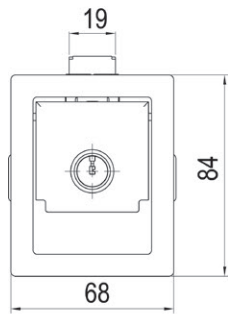

Paddle Latch 1703/1704

Panel cutout

Housing, handle and support (black powder coated or SS304).

	Black Powder Coated	SS304
With Insert	1703-210-10	
Without Insert	1703-200-10	1703-200-304

RL IP65

Housing, handle and support (black powder coated or stainless steel).

Cam Style BH	Grip Range		Key Locking	Non-Locking
	Min	Max		
Reversed Cam	28	43	1704-110-110	1704-100-110
	43	58	1704-110-310	1704-100-310
Straight Cam	58	73	1704-110-210	1704-100-210
Offset Cam	73	88	1704-110-310	1704-100-310
	88	104	1704-110-110	1704-100-110