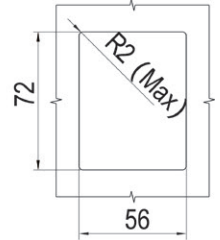

Paddle Latch 1703/1704

Panel cutout

Housing, handle and support (black powder coated or SS304).

	Black Powder Coated	SS304
With Insert	1703-210-10	
Without Insert	1703-200-10	1703-200-304

RL IP65

Housing, handle and support (black powder coated or stainless steel).

Cam Style BH	Grip Range		Key Locking	Non-Locking
	Min	Max		
Reversed Cam	28	43	1704-110-110	1704-100-110
	43	58	1704-110-310	1704-100-310
Straight Cam	58	73	1704-110-210	1704-100-210
Offset Cam	73	88	1704-110-310	1704-100-310
	88	104	1704-110-110	1704-100-110