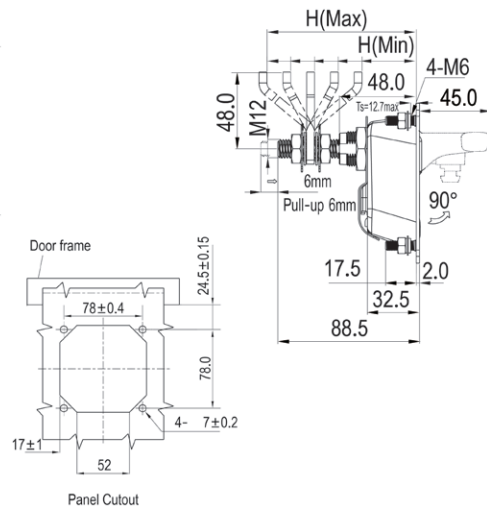

Paddle Latch 1703/1704

Panel cutout

Housing, handle and support (black powder coated or SS304).

	Black Powder Coated	SS304
With Insert	1703-210-10	
Without Insert	1703-200-10	1703-200-304

RL IP65

Housing, handle and support (black powder coated or stainless steel).

Cam Style BH	Grip Range		Key Locking	Non-Locking
	Min	Max		
Reversed Cam	28	43	1704-110-110	1704-100-110
	43	58	1704-110-310	1704-100-310
Straight Cam	58	73	1704-110-210	1704-100-210
Offset Cam	73	88	1704-110-310	1704-100-310
	88	104	1704-110-110	1704-100-110