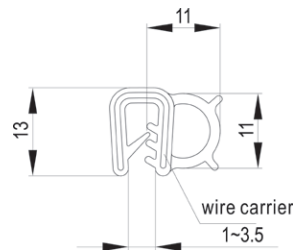

Self-Gripping Gasketing 7201/7202/7203

GASKETING

Sponge-rubber, black epdm gasket.

Ts	
1~3.5	7201-211
3~5	7201-212

Sponge-rubber, black epdm gasket.

Product Code	7202-115
--------------	----------

Sponge-rubber, black epdm gasket.

Product Code	7203-13
--------------	---------

Sponge-rubber, black epdm gasket.

Product Code	7203-156
--------------	----------

www.metrolmotion.com