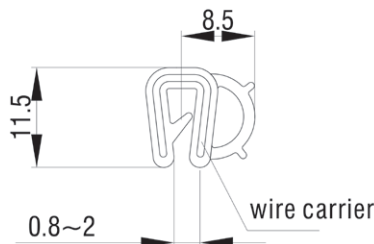

Self-Gripping Gasketing 7201/7202/7203

GASKETING

Sponge-rubber, black epdm gasket.

Ts	
1~3.5	7201-211
3~5	7201-212

Sponge-rubber, black epdm gasket.

Product Code	7202-115
--------------	----------

Sponge-rubber, black epdm gasket.

Product Code	7203-13
--------------	---------

Sponge-rubber, black epdm gasket.

Product Code	7203-156
--------------	----------

www.metrolmotion.com