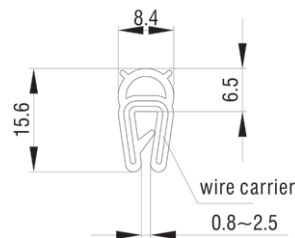

Self-Gripping Gasketing 7201/7202/7203

GASKETING

Sponge-rubber, black epdm gasket.

Ts	
1~3.5	7201-211
3~5	7201-212

Sponge-rubber, black epdm gasket.

Product Code	7202-115
--------------	----------

Sponge-rubber, black epdm gasket.

Product Code	7203-13
--------------	---------

Sponge-rubber, black epdm gasket.

Product Code	7203-156
--------------	----------

www.metrolmotion.com