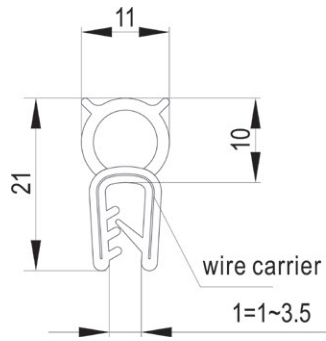

Self-Gripping Gasketing 7201/7202/7203

GASKETING

Sponge-rubber, black epdm gasket.

Ts	
1~3.5	7201-211
3~5	7201-212

Sponge-rubber, black epdm gasket.

Product Code	7202-115
--------------	----------

Sponge-rubber, black epdm gasket.

Product Code	7203-13
--------------	---------

Sponge-rubber, black epdm gasket.

Product Code	7203-156
--------------	----------

www.metrolmotion.com