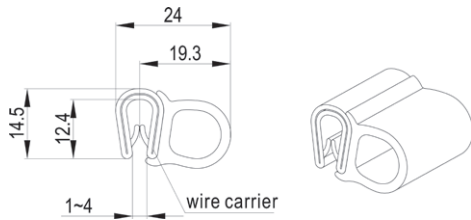

Sponge-rubber, black epdm gasket.

Product Code	
7204-145	

Sponge-rubber, black epdm gasket.

Product Code	
7205-145	

Sponge-rubber, black epdm gasket.

Product Code	
7206-145	

Sponge-rubber, black epdm gasket.

Product Code	
7207-145	

Sponge-rubber, black epdm gasket.

Product Code	
7404-10	