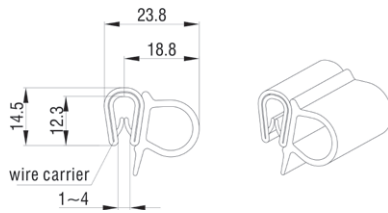

Sponge-rubber, black epdm gasket.

Product Code	
7204-145	

Sponge-rubber, black epdm gasket.

Product Code	
7205-145	

Sponge-rubber, black epdm gasket.

Product Code	
7206-145	

Sponge-rubber, black epdm gasket.

Product Code	
7207-145	

Sponge-rubber, black epdm gasket.

Product Code	
7404-10	