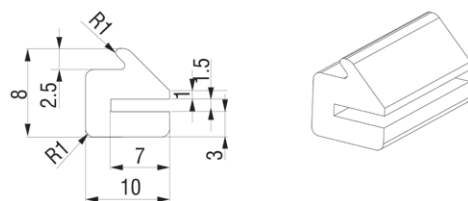

Sponge-rubber, black epdm gasket.

Product Code	
7204-145	

Sponge-rubber, black epdm gasket.

Product Code	
7205-145	

Sponge-rubber, black epdm gasket.

Product Code	
7206-145	

Sponge-rubber, black epdm gasket.

Product Code	
7207-145	

Sponge-rubber, black epdm gasket.

Product Code	
7404-10	