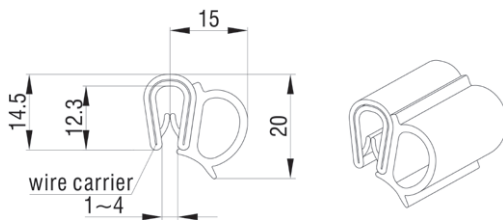

Sponge-rubber, black epdm gasket.

Product Code	
7204-145	

Sponge-rubber, black epdm gasket.

Product Code	
7205-145	

Sponge-rubber, black epdm gasket.

Product Code	
7206-145	

Sponge-rubber, black epdm gasket.

Product Code	
7207-145	

Sponge-rubber, black epdm gasket.

Product Code	
7404-10	