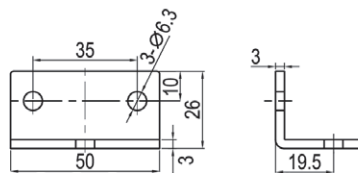

Stop	Long Size	Short Size
	L Extended (mm)	
1.	234.5	164
2.	248	177
3.	261	189.5
4.	274.5	202
5.	288	214.5
6.	301	-
7.	314.5	-
8.	327	-
9.	340.5	-
10.	354	-

Mounting bracket included.

Mild steel zinc plated.

	Available Stops	Zinc Plated Steel
Long Size	10	6301-01-00
Short Size	5	6301-02-00