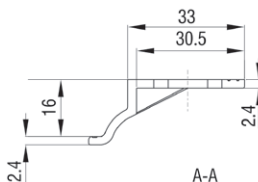

# Accessories 9501/9401

For cutout 22.5x20.1

Pull tap perpendicular to cam

Pull tab in-line with cam

Black polyamide plastic

Tab In-Line Or Perpendicular To Cam	For cutout 22.5X20.1	9501-4702
Pull Tab In-Line With Cam	For cutout 13.5X 16	9501-4704-1
Pull Tap Perpendicular To Cam	For cutout 13.5X 16	9501-4704-2

Large size  
For cutout 22.5x20.1

Small size  
For cutout 16x13.5

Large Size	9401-4101
Small Size	9401-4102