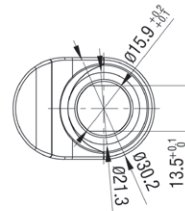

# Accessories 9501/9401

For cutout 22.5x20.1

Pull tap perpendicular to cam

Pull tab in-line with cam

Black polyamide plastic

Tab In-Line Or Perpendicular To Cam	For cutout 22.5X20.1	9501-4702
Pull Tab In-Line With Cam	For cutout 13.5X 16	9501-4704-1
Pull Tap Perpendicular To Cam	For cutout 13.5X 16	9501-4704-2

Large size  
For cutout 22.5x20.1

Small size  
For cutout 16x13.5

Large Size	9401-4101
Small Size	9401-4102