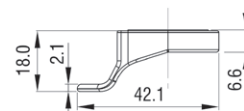

# Accessories 9501/9401

For cutout 22.5x20.1

Pull tap perpendicular to cam

Pull tab in-line with cam

Black polyamide plastic

Tab In-Line Or Perpendicular To Cam	For cutout 22.5X20.1	9501-4702
Pull Tab In-Line With Cam	For cutout 13.5X 16	9501-4704-1
Pull Tap Perpendicular To Cam	For cutout 13.5X 16	9501-4704-2

Large size  
For cutout 22.5x20.1

Small size  
For cutout 16x13.5

Large Size	9401-4101
Small Size	9401-4102