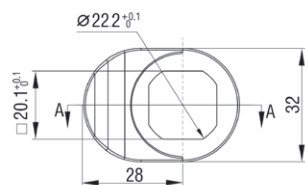

# Accessories 9501/9401

For cutout 22.5x20.1

Pull tap perpendicular to cam

Pull tab in-line with cam

Black polyamide plastic

Tab In-Line Or Perpendicular To Cam	For cutout 22.5X20.1	9501-4702
Pull Tab In-Line With Cam	For cutout 13.5X 16	9501-4704-1
Pull Tap Perpendicular To Cam	For cutout 13.5X 16	9501-4704-2

Large size  
For cutout 22.5x20.1

Small size  
For cutout 16x13.5

Large Size	9401-4101
Small Size	9401-4102