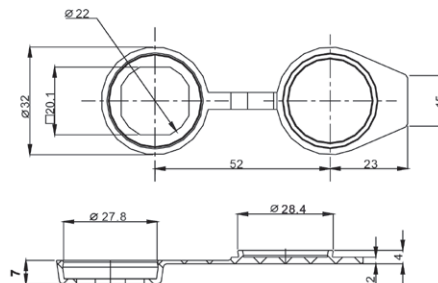

# Accessories 9501/9401

For cutout 22.5x20.1

Pull tap perpendicular to cam

Pull tab in-line with cam

Black polyamide plastic

Tab In-Line Or Perpendicular To Cam	For cutout 22.5X20.1	9501-4702
Pull Tab In-Line With Cam	For cutout 13.5X 16	9501-4704-1
Pull Tap Perpendicular To Cam	For cutout 13.5X 16	9501-4704-2

Large size  
For cutout 22.5x20.1

Small size  
For cutout 16x13.5

Large Size	9401-4101
Small Size	9401-4102