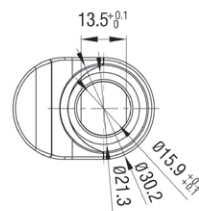

# Accessories 9501/9401

For cutout 22.5x20.1

Pull tap perpendicular to cam

Pull tab in-line with cam

Black polyamide plastic

Tab In-Line Or Perpendicular To Cam	For cutout 22.5X20.1	9501-4702
Pull Tab In-Line With Cam	For cutout 13.5X 16	9501-4704-1
Pull Tap Perpendicular To Cam	For cutout 13.5X 16	9501-4704-2

Large size  
For cutout 22.5x20.1

Small size  
For cutout 16x13.5

Large Size	9401-4101
Small Size	9401-4102