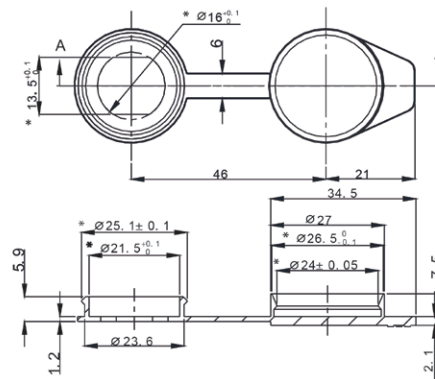

# Accessories 9501/9401

For cutout 22.5x20.1

Pull tap perpendicular to cam

Pull tab in-line with cam

Black polyamide plastic

Tab In-Line Or Perpendicular To Cam	For cutout 22.5X20.1	9501-4702
Pull Tab In-Line With Cam	For cutout 13.5X 16	9501-4704-1
Pull Tap Perpendicular To Cam	For cutout 13.5X 16	9501-4704-2

Large size  
For cutout 22.5x20.1

Small size  
For cutout 16x13.5

Large Size	9401-4101
Small Size	9401-4102