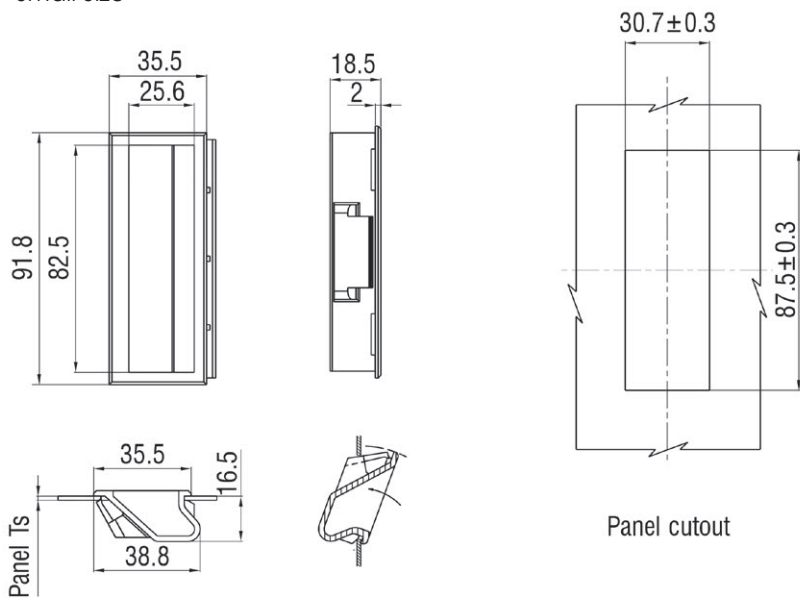

# Pocket Pull Handle 3306

## POCKET PULL HANDLES

Large Size

Small Size

Black ABS.

Panel Ts= Min ~Max	Size	
	Large Size	Small Size
1.0~1.4	3306-11	3306-21
1.4~1.8	3306-12	3306-22
1.8~2.1	3306-13	3306-23
2.1~2.5	3306-14	3306-24