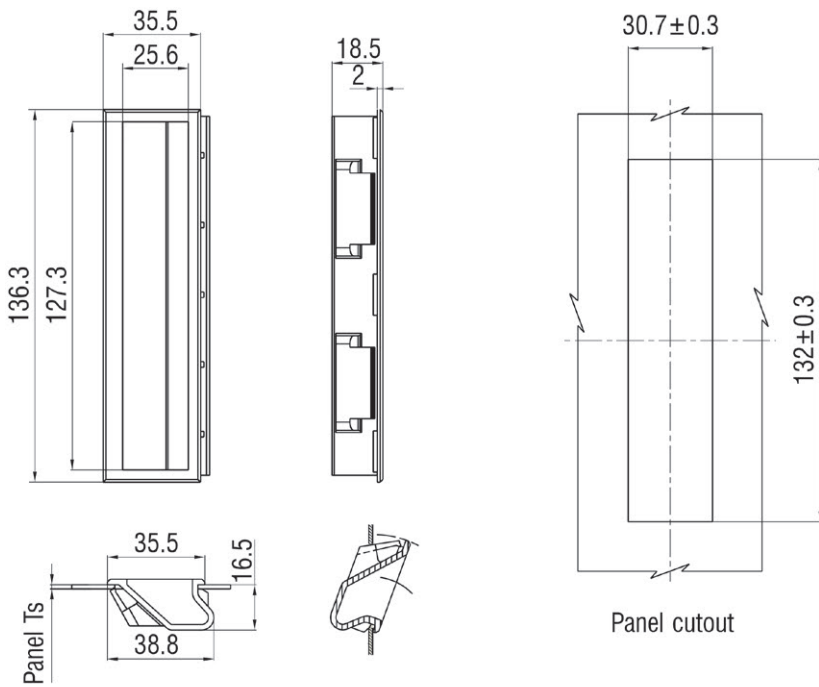

# Pocket Pull Handle 3306

## POCKET PULL HANDLES

Large Size

Small Size

Black ABS.

Panel Ts= Min ~Max	Size	
	Large Size	Small Size
1.0~1.4	3306-11	3306-21
1.4~1.8	3306-12	3306-22
1.8~2.1	3306-13	3306-23
2.1~2.5	3306-14	3306-24