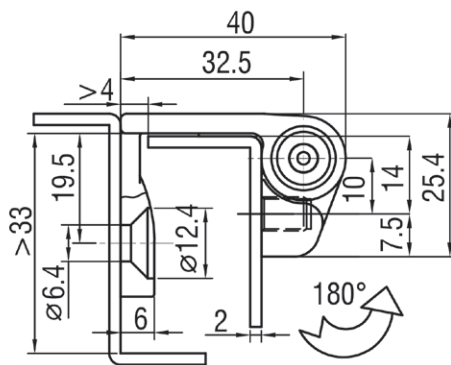

External Hinge 2312

EXTERNAL HINGES

Panel cutout

Zinc die, black textured powder coated, polyamide pin.

Black Textured Powder Coated

2312-20