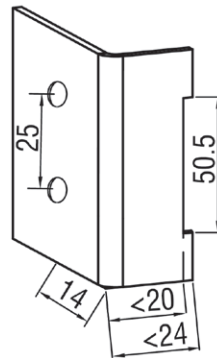

External Hinge 2312

EXTERNAL HINGES

Panel cutout

Zinc die, black textured powder coated, polyamide pin.

Black Textured Powder Coated

2312-20