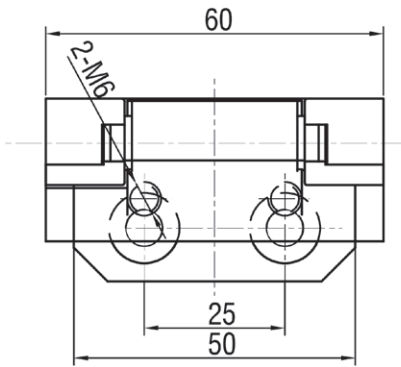

External Hinge 2312

EXTERNAL HINGES

Panel cutout

Zinc die, black textured powder coated, polyamide pin.

Black Textured Powder Coated

2312-20