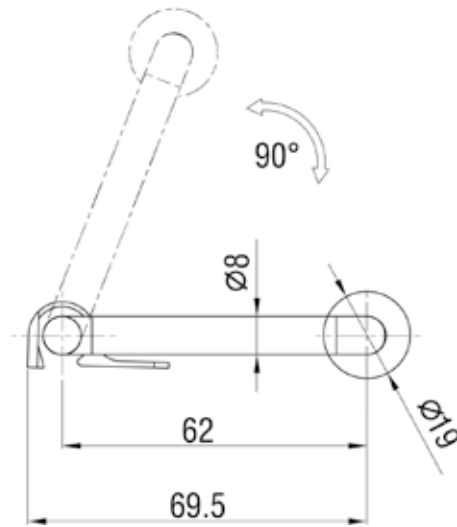

Spring Loaded Handle 3101

Mild steel zinc plated or stainless steel 304 with a rubber cover. Spring loaded.

| | |
|------------------------|----------|
| Mild Steel Zinc Plated | 3101-01 |
| Stainless Steel 304 | 3101-304 |