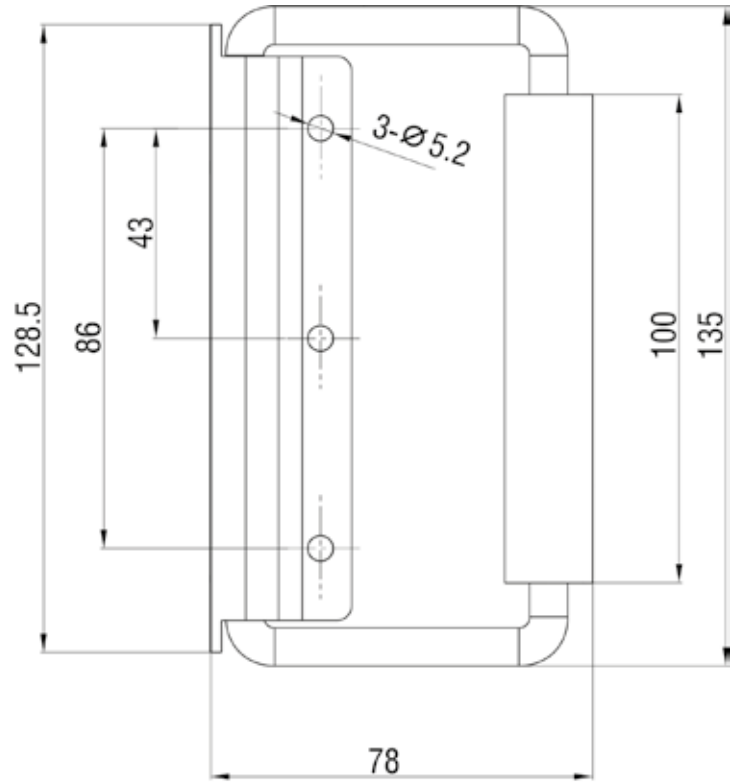

Spring Loaded Handle 3101

Mild steel zinc plated or stainless steel 304 with a rubber cover. Spring loaded.

| | |
|------------------------|----------|
| Mild Steel Zinc Plated | 3101-01 |
| Stainless Steel 304 | 3101-304 |