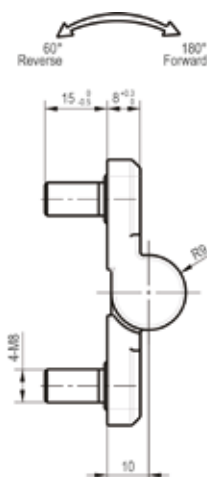

Lift-Off Hinge And Friction Hinge 2108/2112

LIFT-OFF HINGES

Zinc die (black textured powder coated), SS304 pin.

	Black Powder Coated
Left	2108-641-L20
Right	2108-641-R20

Large Size

Small Size

Acetal hinge Leaves, polycarbonate hinge pin, stainless steel adjustment screw and nut.

	Black		White	
	Round Screw Hole	Hex 4mm Screw Hole	Round Screw Hole	Hex 4mm Screw Hole
Small Size	2112-02-BR	2112-02-BS	2112-02-WR	2112-02-WS

www.metrolmotion.com