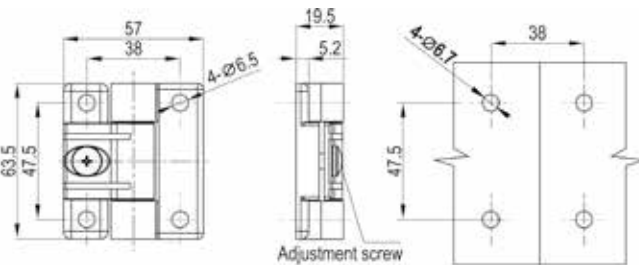

Lift-Off Hinge And Friction Hinge 2108/2112

LIFT-OFF HINGES

Zinc die (black textured powder coated), SS304 pin.

	Black Powder Coated
Left	2108-641-L20
Right	2108-641-R20

Large Size

Small Size

Acetal hinge Leaves, polycarbonate hinge pin, stainless steel adjustment screw and nut.

	Black		White	
	Round Screw Hole	Hex 4mm Screw Hole	Round Screw Hole	Hex 4mm Screw Hole
Small Size	2112-02-BR	2112-02-BS	2112-02-WR	2112-02-WS

www.metrolmotion.com