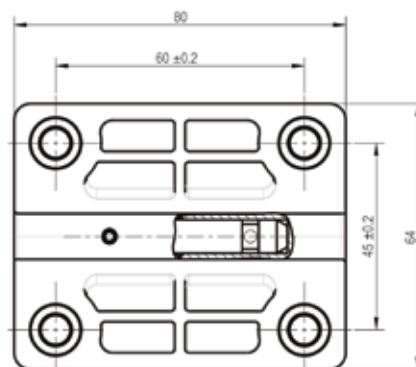

Lift-Off Hinge And Friction Hinge 2108/2112

LIFT-OFF HINGES

Zinc die (black textured powder coated), SS304 pin.

	Black Powder Coated
Left	2108-641-L20
Right	2108-641-R20

Large Size

Small Size

Acetal hinge Leaves, polycarbonate hinge pin, stainless steel adjustment screw and nut.

	Black		White	
	Round Screw Hole	Hex 4mm Screw Hole	Round Screw Hole	Hex 4mm Screw Hole
Small Size	2112-02-BR	2112-02-BS	2112-02-WR	2112-02-WS

www.metrolmotion.com