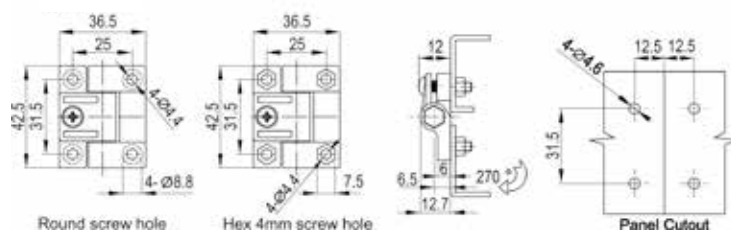

Lift-Off Hinge And Friction Hinge 2108/2112

LIFT-OFF HINGES

Zinc die (black textured powder coated), SS304 pin.

	Black Powder Coated
Left	2108-641-L20
Right	2108-641-R20

Large Size

Small Size

Acetal hinge Leaves, polycarbonate hinge pin, stainless steel adjustment screw and nut.

	Black		White	
	Round Screw Hole	Hex 4mm Screw Hole	Round Screw Hole	Hex 4mm Screw Hole
Small Size	2112-02-BR	2112-02-BS	2112-02-WR	2112-02-WS

www.metrolmotion.com