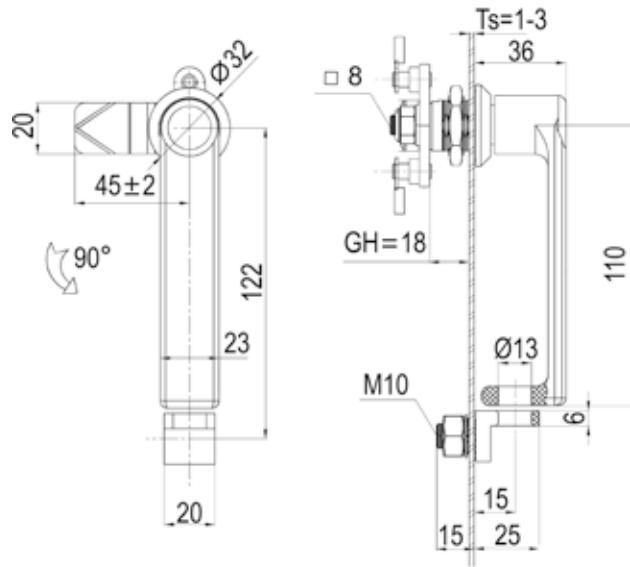

L-Handle Lock 1324

L-HANDLE LOCKS

www.metrolmotion.com

Panel cutout

Zinc die housing and handle (black powder coated or bright chrome).
Mild steel zinc plated cam.

	Black Textured Powder Coated	Bright Chrome	SS316
Padlockable	1324-10-20	1324-10-30	1324-10-316

Accessories ref. page 238. Cam ref. page 232.