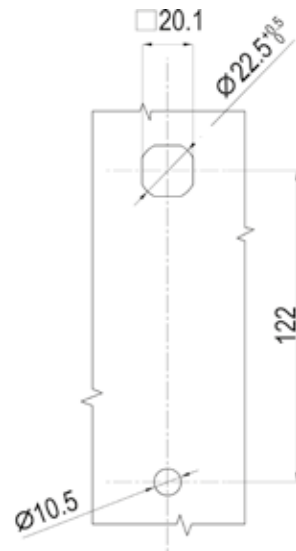

L-Handle Lock 1324

L-HANDLE LOCKS

www.metrolmotion.com

Panel cutout

Zinc die housing and handle (black powder coated or bright chrome).
Mild steel zinc plated cam.

	Black Textured Powder Coated	Bright Chrome	SS316
Padlockable	1324-10-20	1324-10-30	1324-10-316

Accessories ref. page 238. Cam ref. page 232.